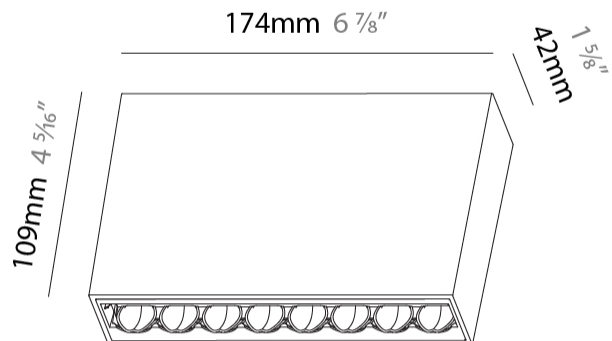

GENERAL

Series: Magiq Hollow Wallwash
Subseries: Magiq Hollow Wallwash
Brand: Prolight
Division: Architectural
Mounting Type: Surface
Mounting Location: Ceiling
Subcategory: Wallwash

PHYSICAL

Shape: Rectangle
Length (mm): 174
Length (in): 6 ⁷/₈
Width (mm): 42
Width (in): 1 ⁵/₈
Height (mm): 109
Height (in): 4 ⁵/₁₆
Light Distribution: Direct
Fixture Finish: SSR / BKV / CWI / CRY / HAB / UFT / ITA / RUA / FTG / MYG / LOD / PUS / FRO / FUP / KIA / POP / BLS / SPG / MEY / GOH / GUM / CHC / COM / ABZ / JAG / OBR / MOS / ROR
Holder Finish: WHI / BLK
Fixture Material: Aluminum Die Cast

ELECTRICAL

Lamp Type: LED (Zhaga Standard)
Input Wattage (W): 19
Total Output Wattage (W): 17.3
Dimming: Tri-Mode (Non-Dimming and Phase Dimming (120Vac only) and 0-10V Dimming)
Driver Included: Yes
Driver Location: Integrated
Driver Type: Constant Current - Universal
Driver Class: Class 1
Input Voltage (V): 120 - 277
Constant Current (mA): 700mA

LED

Number of LEDs: 4
Color Temperature (°K): 2700 / 3000 / 3500 / 4000
Max. Delivered Lumen (lm): 1270 / 1270 / 1513 / 1544
Nominal Lumen (lm): 1492 / 1492 / 1778 / 1814
CRI: >90 CRI
Efficiency (%): 80
Lamp Life (hrs): 50000

OPTICAL

Adjustability: Fixed

RATINGS AND CERTIFICATIONS

Certified By: Certified for North American Standards
IP rating: IP20